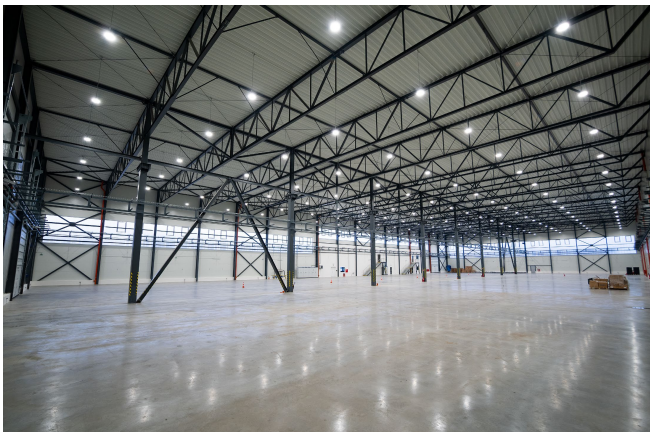

PHOTOS

Interior