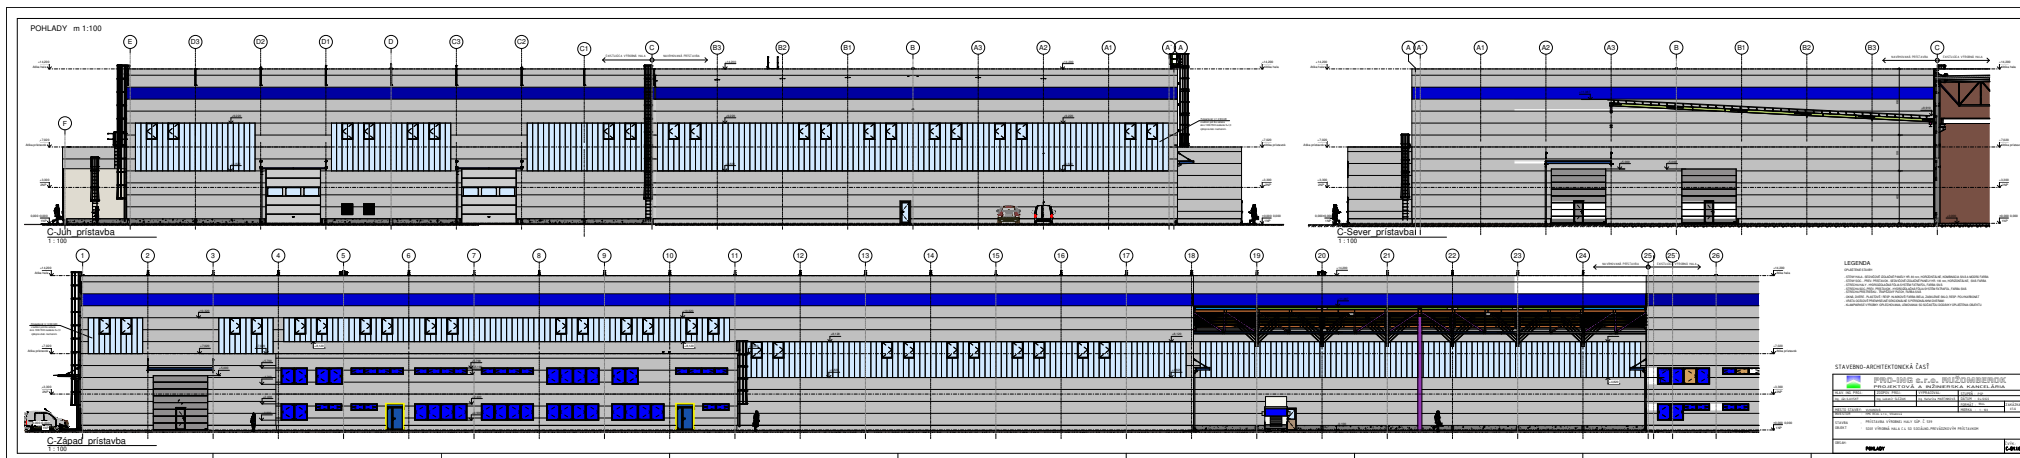

Views

TECHNOLOGICAL
PARK VLKANOVÁ

HMC Invest a.s.
Matušková 48
976 31 Vlkanová
Slovakia

Phone: +421 905 270 868
E-mail: sales@parkvulkanova.com
Company ID: 36 635 561
VAT ID: SK2021959060